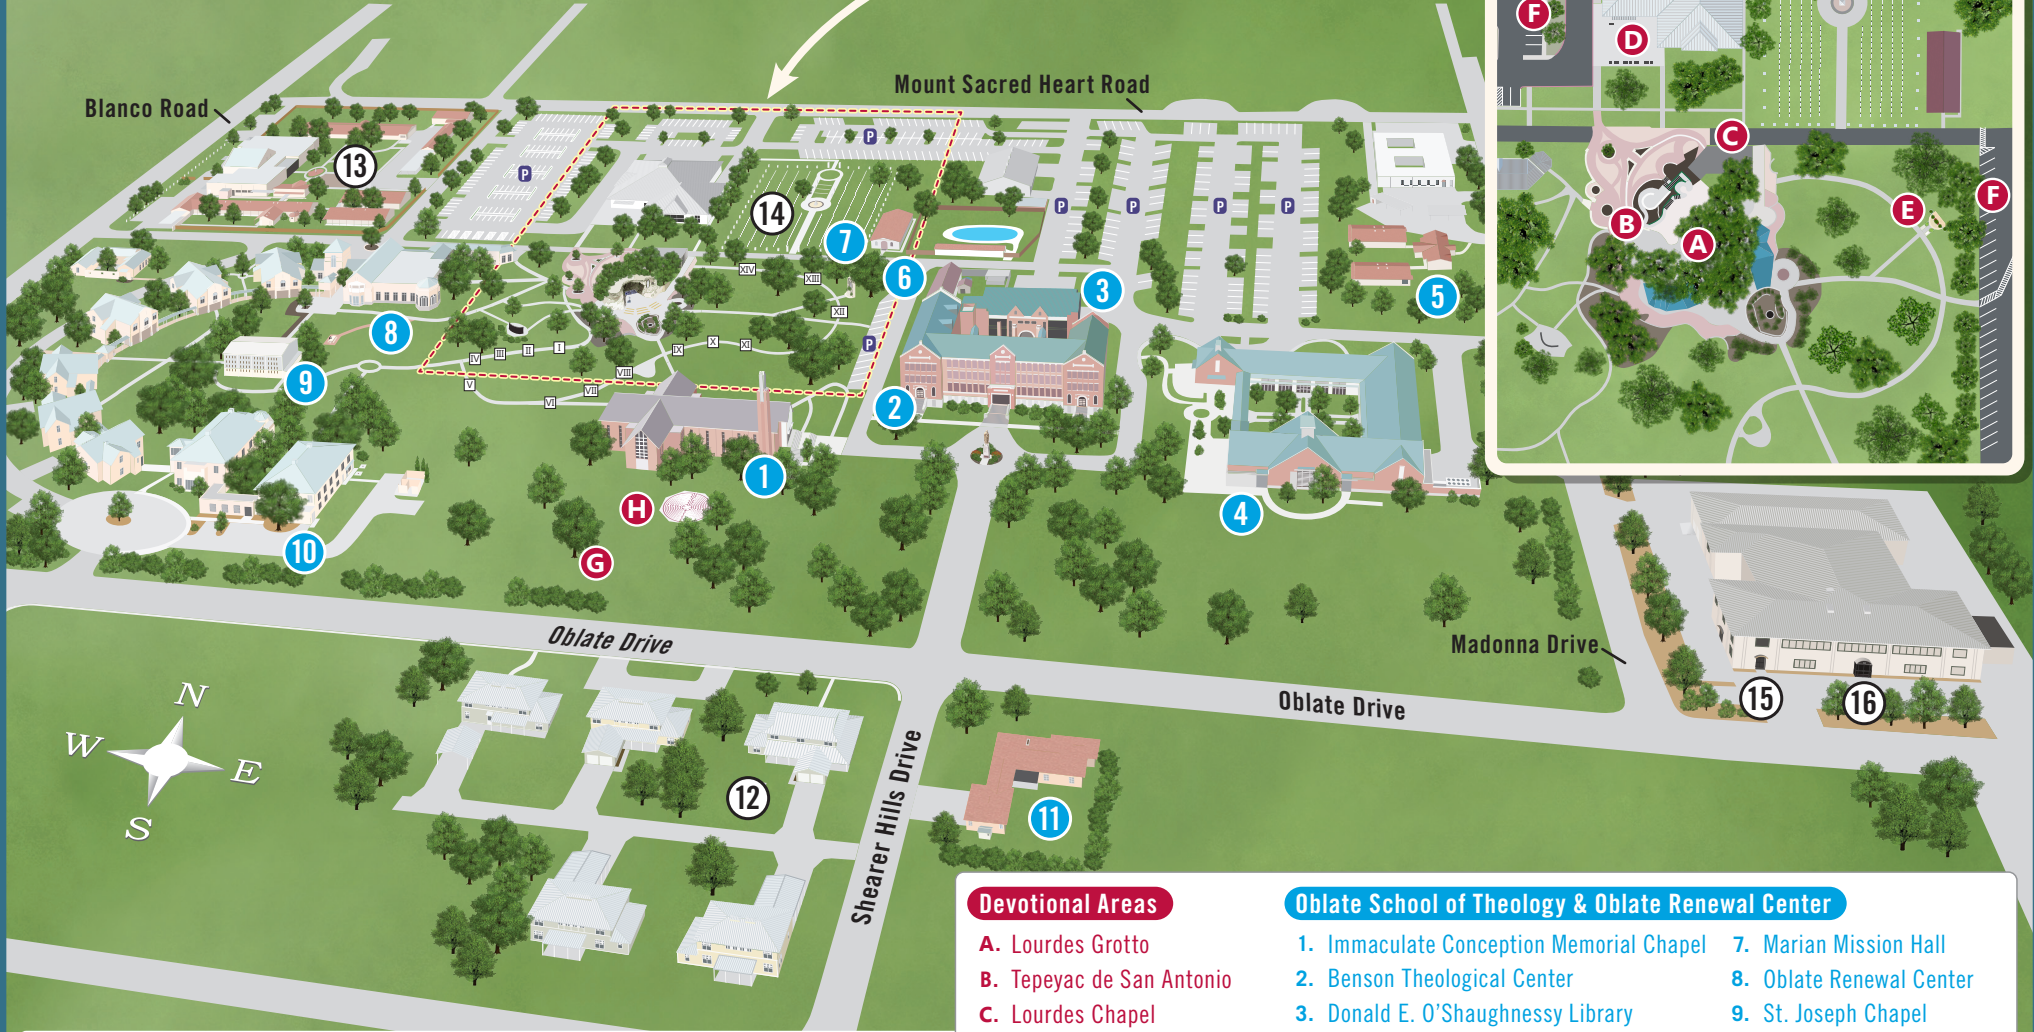

Oblate Hill

Missionary Oblates of Mary Immaculate—San Antonio, TX

Oblate School of Theology (OST)

285 Oblate Drive
San Antonio, TX 78216

Lourdes Grotto & Tepeyac De San Antonio

5712 Blanco Road
San Antonio, TX 78216

Oblate Renewal Center

5700 Blanco Road
San Antonio, TX 78216

Oblate Missions (OMSI)

323 Oblate Drive
San Antonio, TX 78216

Devotional Areas

- A. Lourdes Grotto
- B. Tepeyac de San Antonio
- C. Lourdes Chapel
- D. Martyrs Building, Gift Shop & Rooms 
- E. Saint Joseph Grotto
- F. Devotional Areas Parking
- G. Saint Theresa Grotto
- H. Labyrinth of the Little Flower

I-XIV Stations of the Cross

Oblate School of Theology & Oblate Renewal Center

- 1. Immaculate Conception Memorial Chapel
- 2. Benson Theological Center
- 3. Donald E. O'Shaughnessy Library
- 4. Whitley Theological Center
- 5. Demazenod Residence
- 6. "The Rock" Hall
- 7. Marian Mission Hall
- 8. Oblate Renewal Center
- 9. St. Joseph Chapel
- 10. Patrick Guidon Center
- 11. Pierre Keralum Residence
- 12. Mario Borzaga House of Studies
- 13. Oblate Madonna Residence
- 14. Oblate Cemetery
- 15. U.S. Province Support Office
- 16. Oblate Missions